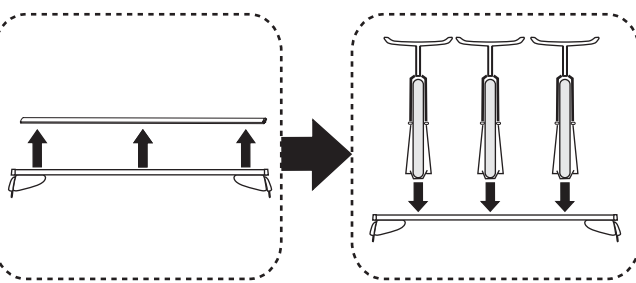

Atera[®] SIGNO

Mercedes Benz
Vito/Viano 2003–

6

7

nur bei / only for Part-No.: 045 117

8

9

Atera[®]
MADE IN GERMANY